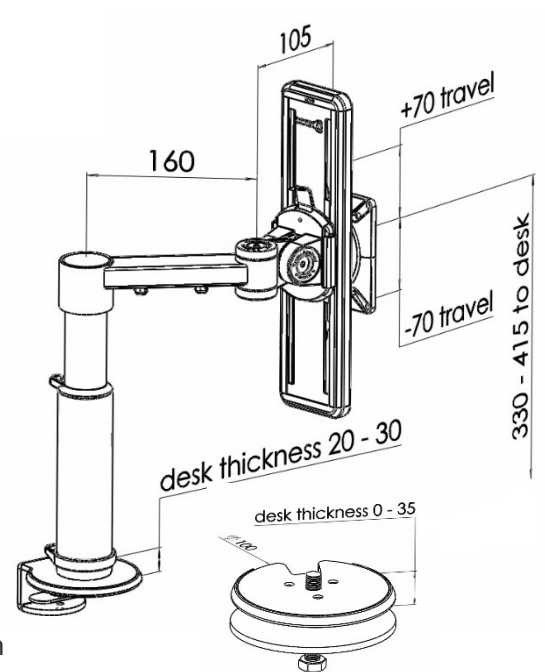

XSTREAM single beam arm with ratchet height adjustment

Product Specification

Product code	XSTREAMCOMB03S - silver
Weight capacity	10kg
Max forward extension	265mm
VESA	75mm & 100mm VESA compliant
Movement	Height adjustment, tilt, swivel, rotation and reach
Height adjustment	Max height adjustment 380mm from desk top
Fixings	Supplied with baby-c and through-desk as standard

Additional Information

Single beam arm with manual height adjustment

Additional +/- 70mm available with ratchet mechanism

Lockable quick release VESA function

Compact – folds back into a space of 40mm

Silver – XSTREAMCOMB03S - RAL code 9006